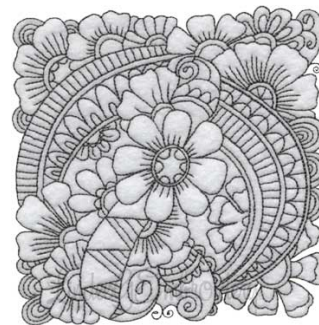

Name: Floral Doodle Block 11 (5 sizes) Machine Embroidery Design

SKU: LGE01-lgs05523

Brand: Lindee G Embroidery

Unique Colors: 13 (1 color Stops)

Unique Colors

	Color Name (Color Code)	Manufacturer - Type
	Super White (1001) [No Color Selected]	madeira - rayon
	Dusty Lilac (1263) [No Color Selected]	madeira - rayon
	Crocus (286)	Exquisite - Polyester 1000m

Complete Color Sequence

#		Color Name (Color Code)	Manufacturer - Type
1		Super White (1001) [No Color Selected]	madeira - rayon
2		Super White (1001) [No Color Selected]	madeira - rayon
3		Crocus (286)	Exquisite - Polyester 1000m