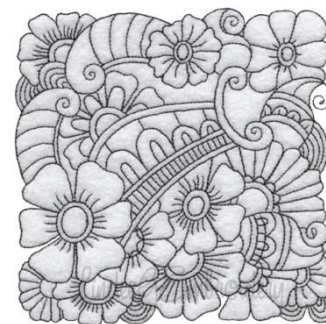

**Name:** Floral Doodle Block 10 (5 sizes) Machine Embroidery Design

**SKU:** LGE01-lgs05522

**Brand:** Lindee G Embroidery

**Unique Colors:** 13 (1 color Stops)

## Unique Colors

	<b>Color Name (Color Code)</b>	<b>Manufacturer - Type</b>
	Super White (1001) [No Color Selected]	madeira - rayon
	Dusty Lilac (1263) [No Color Selected]	madeira - rayon
	Crocus (286)	Exquisite - Polyester 1000m