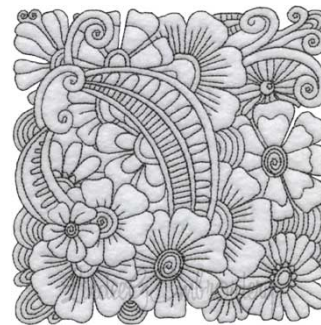

Name: Floral Doodle Block 7 (5 sizes) Machine Embroidery Design

SKU: LGE01-lgs05519

Brand: Lindee G Embroidery

Unique Colors: 13 (1 color Stops)

Unique Colors

	Color Name (Color Code)	Manufacturer - Type
	Super White (1001) [No Color Selected]	madeira - rayon
	Dusty Lilac (1263) [No Color Selected]	madeira - rayon
	Crocus (286)	Exquisite - Polyester 1000m

Complete Color Sequence

#		Color Name (Color Code)	Manufacturer - Type
1		Super White (1001) [No Color Selected]	madeira - rayon
2		Super White (1001) [No Color Selected]	madeira - rayon
3		Crocus (286)	Exquisite - Polyester 1000m