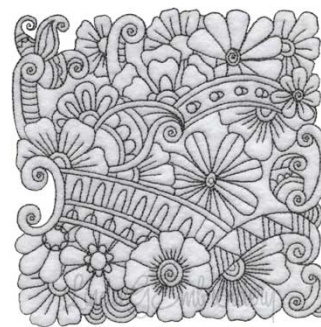

Name: Floral Doodle Block 5 (5 sizes) Machine Embroidery Design

SKU: LGE01-lgs05517

Brand: Lindee G Embroidery

Unique Colors: 13 (1 color Stops)

Unique Colors

	Color Name (Color Code)	Manufacturer - Type
	Super White (1001) [No Color Selected]	madeira - rayon
	Dusty Lilac (1263) [No Color Selected]	madeira - rayon
	Crocus (286)	Exquisite - Polyester 1000m

Complete Color Sequence

#		Color Name (Color Code)	Manufacturer - Type
1		Super White (1001) [No Color Selected]	madeira - rayon
2		Super White (1001) [No Color Selected]	madeira - rayon
3		Crocus (286)	Exquisite - Polyester 1000m