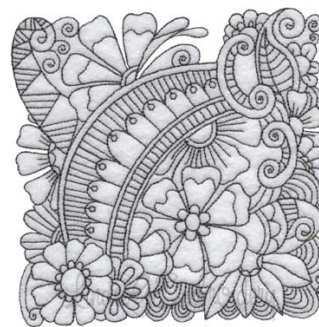

Name: Floral Doodle Block 4 (5 sizes) Machine Embroidery Design

SKU: LGE01-lgs05516

Brand: Lindee G Embroidery

Unique Colors: 13 (1 color Stops)

Unique Colors

	Color Name (Color Code)	Manufacturer - Type
	Super White (1001) [No Color Selected]	madeira - rayon
	Dusty Lilac (1263) [No Color Selected]	madeira - rayon
	Crocus (286)	Exquisite - Polyester 1000m

Complete Color Sequence

#		Color Name (Color Code)	Manufacturer - Type
1		Super White (1001) [No Color Selected]	madeira - rayon
2		Super White (1001) [No Color Selected]	madeira - rayon
3		Crocus (286)	Exquisite - Polyester 1000m