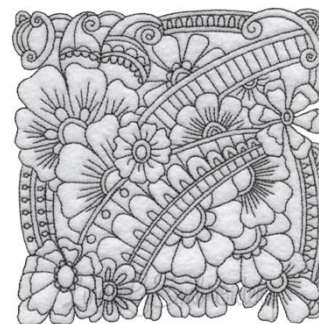

Name: Floral Doodle Block 2 (5 sizes) Machine Embroidery Design

SKU: LGE01-lgs05514

Brand: Lindee G Embroidery

Unique Colors: 13 (1 color Stops)

Unique Colors

	Color Name (Color Code)	Manufacturer - Type
	Super White (1001) [No Color Selected]	madeira - rayon
	Dusty Lilac (1263) [No Color Selected]	madeira - rayon
	Crocus (286)	Exquisite - Polyester 1000m

Complete Color Sequence

#		Color Name (Color Code)	Manufacturer - Type
1		Super White (1001) [No Color Selected]	madeira - rayon
2		Super White (1001) [No Color Selected]	madeira - rayon
3		Crocus (286)	Exquisite - Polyester 1000m