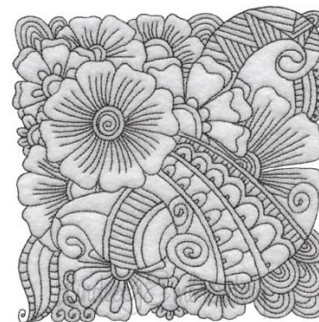

Name: Floral Doodle Block 1 (5 sizes) Machine Embroidery Design

SKU: LGE01-lgs05513

Brand: Lindee G Embroidery

Unique Colors: 13 (1 color Stops)

Unique Colors

	Color Name (Color Code)	Manufacturer - Type
	Super White (1001) [No Color Selected]	madeira - rayon
	Dusty Lilac (1263) [No Color Selected]	madeira - rayon
	Crocus (286)	Exquisite - Polyester 1000m

Complete Color Sequence

#		Color Name (Color Code)	Manufacturer - Type
1		Super White (1001) [No Color Selected]	madeira - rayon
2		Super White (1001) [No Color Selected]	madeira - rayon
3		Crocus (286)	Exquisite - Polyester 1000m