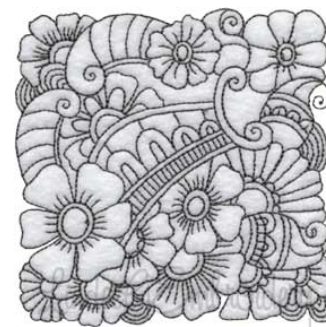

Name: Floral Doodle Block 10 (5 sizes) Machine Embroidery Design

SKU: LGE01-lgs05510

Brand: Lindee G Embroidery

Unique Colors: 13 (1 color Stops)

Unique Colors

	Color Name (Color Code)	Manufacturer - Type
	Super White (1001) [No Color Selected]	madeira - rayon
	Dusty Lilac (1263) [No Color Selected]	madeira - rayon
	Crocus (286)	Exquisite - Polyester 1000m

Complete Color Sequence

#		Color Name (Color Code)	Manufacturer - Type
1		Super White (1001) [No Color Selected]	madeira - rayon
2		Super White (1001) [No Color Selected]	madeira - rayon
3		Crocus (286)	Exquisite - Polyester 1000m