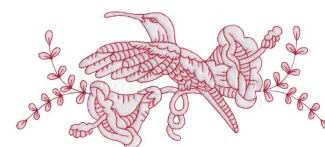

Name: Hummingbird 5 Redwork (3 sizes)
Machine Embroidery Design

SKU: LGE01-lgs05455

Brand: Lindee G Embroidery

Unique Colors: 13 (1 color Stops)

Unique Colors

| | Color Name (Color Code) | Manufacturer - Type |
|--|--|-----------------------------|
|  | Super White (1001) [No Color Selected] | madeira - rayon |
|  | Dusty Lilac (1263) [No Color Selected] | madeira - rayon |
|  | Crocus (286) | Exquisite - Polyester 1000m |

Complete Color Sequence

| # | | Color Name (Color Code) | Manufacturer - Type |
|---|---|--|--------------------------------|
| 1 |  | Super White (1001) [No Color Selected] | madeira - rayon |
| 2 |  | Super White (1001) [No Color Selected] | madeira - rayon |
| 3 |  | Crocus (286) | Exquisite - Polyester 1000m |