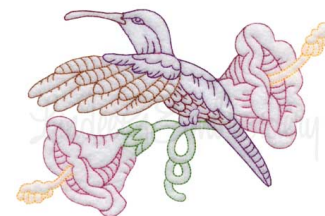

**Name:** Hummingbird 5 Multicolor (3 sizes)  
Machine Embroidery Design

**SKU:** LGE01-lgs05445

**Brand:** Lindee G Embroidery

**Unique Colors:** 13 (6 color Stops)

## Unique Colors

	<b>Color Name (Color Code)</b>	<b>Manufacturer - Type</b>
	Super White (1001) [No Color Selected]	madeira - rayon
	Dusty Lilac (1263) [No Color Selected]	madeira - rayon
	Crocus (286)	Exquisite - Polyester 1000m

# Complete Color Sequence

#		Color Name (Color Code)	Manufacturer - Type
1		Super White (1001) [No Color Selected]	madeira - rayon
2		Super White (1001) [No Color Selected]	madeira - rayon
3		Crocus (286)	Exquisite - Polyester 1000m