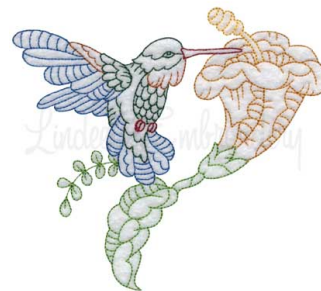

Name: Hummingbird 4 Multicolor (3 sizes)
Machine Embroidery Design

SKU: LGE01-lgs05444

Brand: Lindee G Embroidery

Unique Colors: 13 (7 color Stops)

Unique Colors

	Color Name (Color Code)	Manufacturer - Type
	Super White (1001) [No Color Selected]	madeira - rayon
	Dusty Lilac (1263) [No Color Selected]	madeira - rayon
	Crocus (286)	Exquisite - Polyester 1000m

Complete Color Sequence

#		Color Name (Color Code)	Manufacturer - Type
1		Super White (1001) [No Color Selected]	madeira - rayon
2		Super White (1001) [No Color Selected]	madeira - rayon
3		Crocus (286)	Exquisite - Polyester 1000m