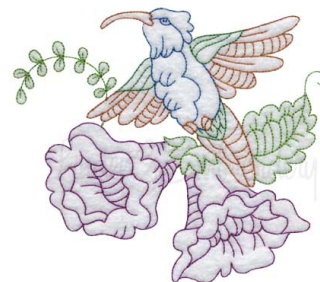

**Name:** Hummingbird 3 Multicolor (3 sizes)  
Machine Embroidery Design

**SKU:** LGE01-lgs05443

**Brand:** Lindee G Embroidery

**Unique Colors:** 13 (5 color Stops)

## Unique Colors

	<b>Color Name (Color Code)</b>	<b>Manufacturer - Type</b>
	Super White (1001) [No Color Selected]	madeira - rayon
	Dusty Lilac (1263) [No Color Selected]	madeira - rayon
	Crocus (286)	Exquisite - Polyester 1000m

# Complete Color Sequence

#		Color Name (Color Code)	Manufacturer - Type
1		Super White (1001) [No Color Selected]	madeira - rayon
2		Super White (1001) [No Color Selected]	madeira - rayon
3		Crocus (286)	Exquisite - Polyester 1000m