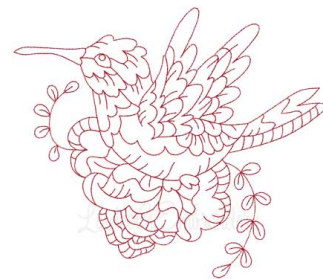

Name: Hummingbird 9 Redwork (3 sizes)
Machine Embroidery Design

SKU: LGE01-lgs05439

Brand: Lindee G Embroidery

Unique Colors: 13 (1 color Stops)

Unique Colors

	Color Name (Color Code)	Manufacturer - Type
	Super White (1001) [No Color Selected]	madeira - rayon
	Dusty Lilac (1263) [No Color Selected]	madeira - rayon
	Crocus (286)	Exquisite - Polyester 1000m

Complete Color Sequence

#		Color Name (Color Code)	Manufacturer - Type
1		Super White (1001) [No Color Selected]	madeira - rayon
2		Super White (1001) [No Color Selected]	madeira - rayon
3		Crocus (286)	Exquisite - Polyester 1000m