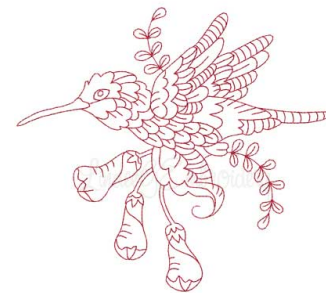

Name: Hummingbird 8 Redwork (3 sizes)
Machine Embroidery Design

SKU: LGE01-lgs05438

Brand: Lindee G Embroidery

Unique Colors: 13 (1 color Stops)

Unique Colors

	Color Name (Color Code)	Manufacturer - Type
	Super White (1001) [No Color Selected]	madeira - rayon
	Dusty Lilac (1263) [No Color Selected]	madeira - rayon
	Crocus (286)	Exquisite - Polyester 1000m

Complete Color Sequence

#		Color Name (Color Code)	Manufacturer - Type
1		Super White (1001) [No Color Selected]	madeira - rayon
2		Super White (1001) [No Color Selected]	madeira - rayon
3		Crocus (286)	Exquisite - Polyester 1000m