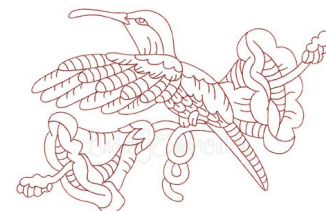

Name: Hummingbird 5 Redwork (3 sizes)
Machine Embroidery Design

SKU: LGE01-lgs05435

Brand: Lindee G Embroidery

Unique Colors: 13 (1 color Stops)

Unique Colors

	Color Name (Color Code)	Manufacturer - Type
	Super White (1001) [No Color Selected]	madeira - rayon
	Dusty Lilac (1263) [No Color Selected]	madeira - rayon
	Crocus (286)	Exquisite - Polyester 1000m

Complete Color Sequence

#		Color Name (Color Code)	Manufacturer - Type
1		Super White (1001) [No Color Selected]	madeira - rayon
2		Super White (1001) [No Color Selected]	madeira - rayon
3		Crocus (286)	Exquisite - Polyester 1000m