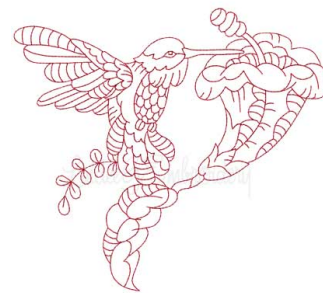

Name: Hummingbird 4 Redwork (3 sizes)
Machine Embroidery Design

SKU: LGE01-lgs05434

Brand: Lindee G Embroidery

Unique Colors: 13 (1 color Stops)

Unique Colors

	Color Name (Color Code)	Manufacturer - Type
	Super White (1001) [No Color Selected]	madeira - rayon
	Dusty Lilac (1263) [No Color Selected]	madeira - rayon
	Crocus (286)	Exquisite - Polyester 1000m

Complete Color Sequence

#		Color Name (Color Code)	Manufacturer - Type
1		Super White (1001) [No Color Selected]	madeira - rayon
2		Super White (1001) [No Color Selected]	madeira - rayon
3		Crocus (286)	Exquisite - Polyester 1000m