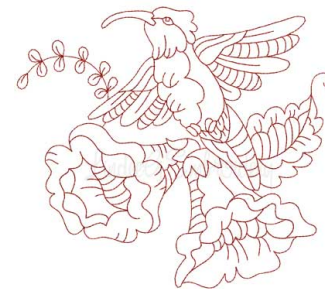

Name: Hummingbird 3 Redwork (3 sizes)
Machine Embroidery Design

SKU: LGE01-lgs05433

Brand: Lindee G Embroidery

Unique Colors: 13 (1 color Stops)

Unique Colors

	Color Name (Color Code)	Manufacturer - Type
	Super White (1001) [No Color Selected]	madeira - rayon
	Dusty Lilac (1263) [No Color Selected]	madeira - rayon
	Crocus (286)	Exquisite - Polyester 1000m

Complete Color Sequence

#		Color Name (Color Code)	Manufacturer - Type
1		Super White (1001) [No Color Selected]	madeira - rayon
2		Super White (1001) [No Color Selected]	madeira - rayon
3		Crocus (286)	Exquisite - Polyester 1000m