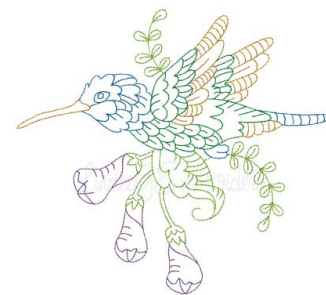

Name: Hummingbird 8 Multicolor (3 sizes)
Machine Embroidery Design

SKU: LGE01-lgs05428

Brand: Lindee G Embroidery

Unique Colors: 13 (5 color Stops)

Unique Colors

	Color Name (Color Code)	Manufacturer - Type
	Super White (1001) [No Color Selected]	madeira - rayon
	Dusty Lilac (1263) [No Color Selected]	madeira - rayon
	Crocus (286)	Exquisite - Polyester 1000m

Complete Color Sequence

#		Color Name (Color Code)	Manufacturer - Type
1		Super White (1001) [No Color Selected]	madeira - rayon
2		Super White (1001) [No Color Selected]	madeira - rayon
3		Crocus (286)	Exquisite - Polyester 1000m