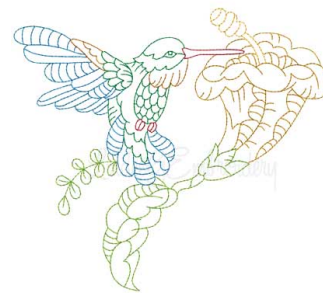

Name: Hummingbird 4 Multicolor (3 sizes)
Machine Embroidery Design

SKU: LGE01-lgs05424

Brand: Lindee G Embroidery

Unique Colors: 13 (7 color Stops)

Unique Colors

	Color Name (Color Code)	Manufacturer - Type
	Super White (1001) [No Color Selected]	madeira - rayon
	Dusty Lilac (1263) [No Color Selected]	madeira - rayon
	Crocus (286)	Exquisite - Polyester 1000m

Complete Color Sequence

#		Color Name (Color Code)	Manufacturer - Type
1		Super White (1001) [No Color Selected]	madeira - rayon
2		Super White (1001) [No Color Selected]	madeira - rayon
3		Crocus (286)	Exquisite - Polyester 1000m