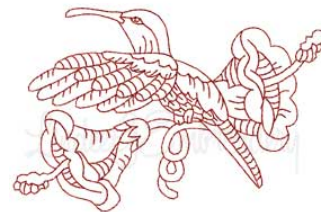

Name: Hummingbird 5 Redwork (3 sizes)
Machine Embroidery Design

SKU: LGE01-lgs05415

Brand: Lindee G Embroidery

Unique Colors: 13 (1 color Stops)

Unique Colors

	Color Name (Color Code)	Manufacturer - Type
	Super White (1001) [No Color Selected]	madeira - rayon
	Dusty Lilac (1263) [No Color Selected]	madeira - rayon
	Crocus (286)	Exquisite - Polyester 1000m

Complete Color Sequence

#		Color Name (Color Code)	Manufacturer - Type
1		Super White (1001) [No Color Selected]	madeira - rayon
2		Super White (1001) [No Color Selected]	madeira - rayon
3		Crocus (286)	Exquisite - Polyester 1000m