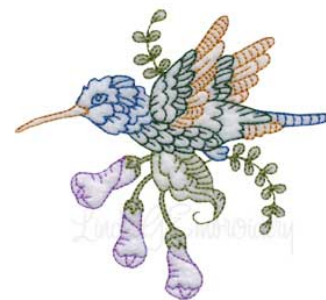

Name: Hummingbird 8 Multicolor (3 sizes)
Machine Embroidery Design

SKU: LGE01-lgs05408

Brand: Lindee G Embroidery

Unique Colors: 13 (5 color Stops)

Unique Colors

	Color Name (Color Code)	Manufacturer - Type
	Super White (1001) [No Color Selected]	madeira - rayon
	Dusty Lilac (1263) [No Color Selected]	madeira - rayon
	Crocus (286)	Exquisite - Polyester 1000m

Complete Color Sequence

#		Color Name (Color Code)	Manufacturer - Type
1		Super White (1001) [No Color Selected]	madeira - rayon
2		Super White (1001) [No Color Selected]	madeira - rayon
3		Crocus (286)	Exquisite - Polyester 1000m