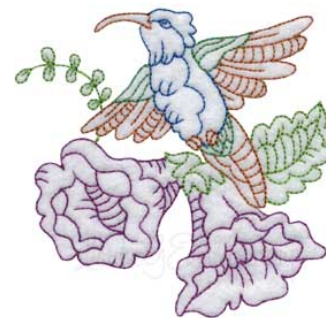

Name: Hummingbird 3 Multicolor (3 sizes)
Machine Embroidery Design

SKU: LGE01-lgs05403

Brand: Lindee G Embroidery

Unique Colors: 13 (5 color Stops)

Unique Colors

	Color Name (Color Code)	Manufacturer - Type
	Super White (1001) [No Color Selected]	madeira - rayon
	Dusty Lilac (1263) [No Color Selected]	madeira - rayon
	Crocus (286)	Exquisite - Polyester 1000m

Complete Color Sequence

#		Color Name (Color Code)	Manufacturer - Type
1		Super White (1001) [No Color Selected]	madeira - rayon
2		Super White (1001) [No Color Selected]	madeira - rayon
3		Crocus (286)	Exquisite - Polyester 1000m