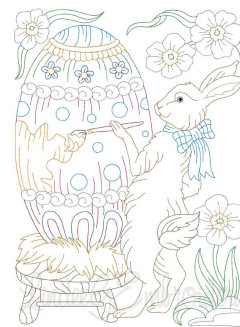

**Name:** Painting Eggs Machine Embroidery Design

**SKU:** LGE01-lgs05330

**Brand:** Lindee G Embroidery

**Unique Colors:** 13 (12 color Stops)