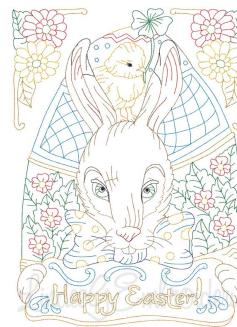

Name: Happy Easter (multicolor) (3 sizes)
Machine Embroidery Design

SKU: LGE01-lgs05327

Brand: Lindee G Embroidery

Unique Colors: 13 (15 color Stops)

Unique Colors

	Color Name (Color Code)	Manufacturer - Type
	Super White (1001) [No Color Selected]	madeira - rayon
	Dusty Lilac (1263) [No Color Selected]	madeira - rayon
	Crocus (286)	Exquisite - Polyester 1000m