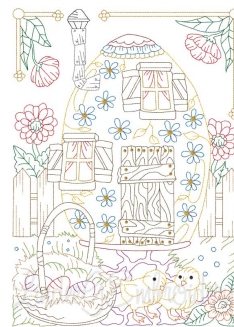

Name: Easter Egg House (multicolor) (3 sizes)
Machine Embroidery Design

SKU: LGE01-lgs05326

Brand: Lindee G Embroidery

Unique Colors: 13 (14 color Stops)

Unique Colors

	Color Name (Color Code)	Manufacturer - Type
	Super White (1001) [No Color Selected]	madeira - rayon
	Dusty Lilac (1263) [No Color Selected]	madeira - rayon
	Crocus (286)	Exquisite - Polyester 1000m

Complete Color Sequence

#		Color Name (Color Code)	Manufacturer - Type
1		Super White (1001) [No Color Selected]	madeira - rayon
2		Super White (1001) [No Color Selected]	madeira - rayon
3		Crocus (286)	Exquisite - Polyester 1000m