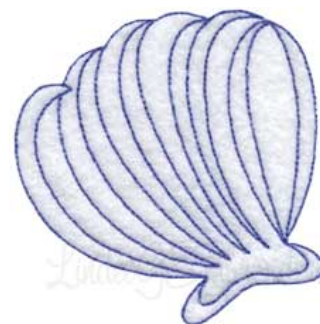

**Name:** Seashell - bean stitch Machine  
Embroidery Design

**SKU:** LGE01-lgs05015

**Brand:** Lindee G Embroidery

**Unique Colors:** 13 (1 color Stops)

## Unique Colors

	<b>Color Name (Color Code)</b>	<b>Manufacturer - Type</b>
	Super White (1001) [No Color Selected]	madeira - rayon
	Dusty Lilac (1263) [No Color Selected]	madeira - rayon
	Crocus (286)	Exquisite - Polyester 1000m

# Complete Color Sequence

#		Color Name (Color Code)	Manufacturer - Type
1		Super White (1001) [No Color Selected]	madeira - rayon
2		Super White (1001) [No Color Selected]	madeira - rayon
3		Crocus (286)	Exquisite - Polyester 1000m