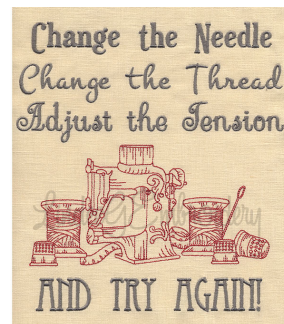

Name: Change the Needle Machine Embroidery Design

SKU: LGE01-lgs04702

Brand: Lindee G Embroidery

Unique Colors: 13 (2 color Stops)

Unique Colors

| | Color Name (Color Code) | Manufacturer - Type |
|--|--|-----------------------------|
| | Super White (1001) [No Color Selected] | madeira - rayon |
| | Dusty Lilac (1263) [No Color Selected] | madeira - rayon |
| | Crocus (286) | Exquisite - Polyester 1000m |