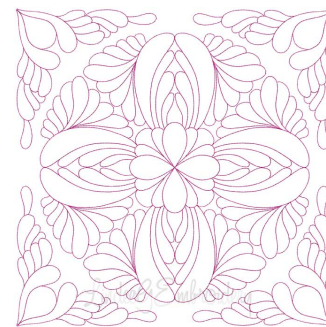

Name: Quilt Block 12 (4 sizes) Machine Embroidery Design

SKU: LGE01-lgs04348

Brand: Lindee G Embroidery

Unique Colors: 13 (1 color Stops)

Unique Colors

	Color Name (Color Code)	Manufacturer - Type
	Super White (1001) [No Color Selected]	madeira - rayon
	Dusty Lilac (1263) [No Color Selected]	madeira - rayon
	Crocus (286)	Exquisite - Polyester 1000m

Complete Color Sequence

#		Color Name (Color Code)	Manufacturer - Type
1		Super White (1001) [No Color Selected]	madeira - rayon
2		Super White (1001) [No Color Selected]	madeira - rayon
3		Crocus (286)	Exquisite - Polyester 1000m