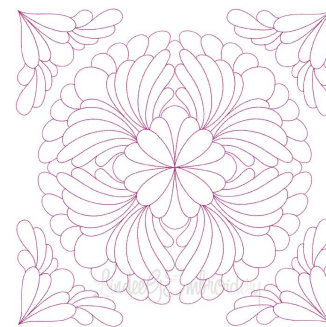

Name: Quilt Block 10 (4 sizes) Machine Embroidery Design

SKU: LGE01-lgs04346

Brand: Lindee G Embroidery

Unique Colors: 13 (1 color Stops)

Unique Colors

| | Color Name (Color Code) | Manufacturer - Type |
|--|--|-----------------------------|
|  | Super White (1001) [No Color Selected] | madeira - rayon |
|  | Dusty Lilac (1263) [No Color Selected] | madeira - rayon |
|  | Crocus (286) | Exquisite - Polyester 1000m |

Complete Color Sequence

| # | | Color Name (Color Code) | Manufacturer - Type |
|---|---|--|--------------------------------|
| 1 |  | Super White (1001) [No Color Selected] | madeira - rayon |
| 2 |  | Super White (1001) [No Color Selected] | madeira - rayon |
| 3 |  | Crocus (286) | Exquisite - Polyester 1000m |