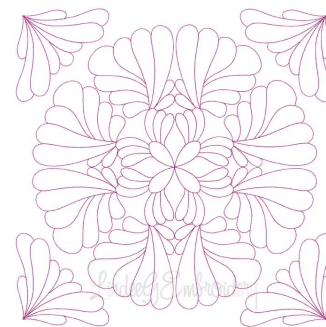

Name: Quilt Block 09 (4 sizes) Machine Embroidery Design

SKU: LGE01-lgs04345

Brand: Lindee G Embroidery

Unique Colors: 13 (1 color Stops)

Unique Colors

	Color Name (Color Code)	Manufacturer - Type
	Super White (1001) [No Color Selected]	madeira - rayon
	Dusty Lilac (1263) [No Color Selected]	madeira - rayon
	Crocus (286)	Exquisite - Polyester 1000m

Complete Color Sequence

#		Color Name (Color Code)	Manufacturer - Type
1		Super White (1001) [No Color Selected]	madeira - rayon
2		Super White (1001) [No Color Selected]	madeira - rayon
3		Crocus (286)	Exquisite - Polyester 1000m