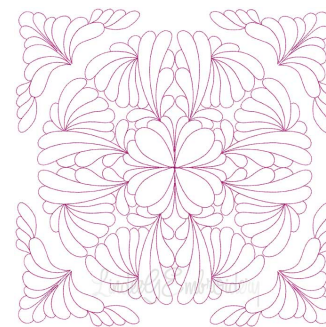

Name: Quilt Block 08 (4 sizes) Machine Embroidery Design

SKU: LGE01-lgs04344

Brand: Lindee G Embroidery

Unique Colors: 13 (1 color Stops)

Unique Colors

	Color Name (Color Code)	Manufacturer - Type
	Super White (1001) [No Color Selected]	madeira - rayon
	Dusty Lilac (1263) [No Color Selected]	madeira - rayon
	Crocus (286)	Exquisite - Polyester 1000m

Complete Color Sequence

#		Color Name (Color Code)	Manufacturer - Type
1		Super White (1001) [No Color Selected]	madeira - rayon
2		Super White (1001) [No Color Selected]	madeira - rayon
3		Crocus (286)	Exquisite - Polyester 1000m