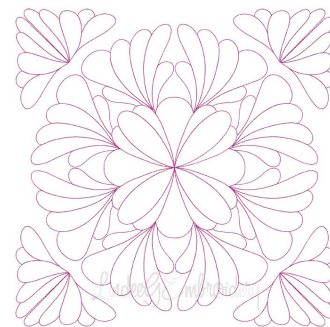

Name: Quilt Block 06 (4 sizes) Machine Embroidery Design

SKU: LGE01-lgs04342

Brand: Lindee G Embroidery

Unique Colors: 13 (1 color Stops)

Unique Colors

	Color Name (Color Code)	Manufacturer - Type
	Super White (1001) [No Color Selected]	madeira - rayon
	Dusty Lilac (1263) [No Color Selected]	madeira - rayon
	Crocus (286)	Exquisite - Polyester 1000m

Complete Color Sequence

#		Color Name (Color Code)	Manufacturer - Type
1		Super White (1001) [No Color Selected]	madeira - rayon
2		Super White (1001) [No Color Selected]	madeira - rayon
3		Crocus (286)	Exquisite - Polyester 1000m