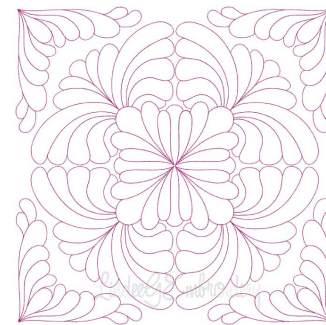

**Name:** Quilt Block 05 (4 sizes) Machine Embroidery Design

**SKU:** LGE01-lgs04341

**Brand:** Lindee G Embroidery

**Unique Colors:** 13 (1 color Stops)

## Unique Colors

	<b>Color Name (Color Code)</b>	<b>Manufacturer - Type</b>
	Super White (1001) [No Color Selected]	madeira - rayon
	Dusty Lilac (1263) [No Color Selected]	madeira - rayon
	Crocus (286)	Exquisite - Polyester 1000m

# Complete Color Sequence

#		Color Name (Color Code)	Manufacturer - Type
1		Super White (1001) [No Color Selected]	madeira - rayon
2		Super White (1001) [No Color Selected]	madeira - rayon
3		Crocus (286)	Exquisite - Polyester 1000m