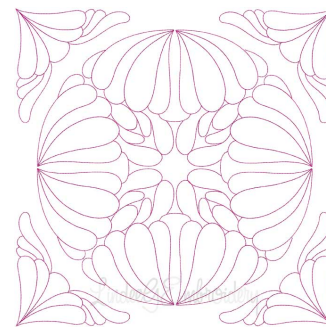

Name: Quilt Block 03 (4 sizes) Machine Embroidery Design

SKU: LGE01-lgs04339

Brand: Lindee G Embroidery

Unique Colors: 13 (1 color Stops)

Unique Colors

	Color Name (Color Code)	Manufacturer - Type
	Super White (1001) [No Color Selected]	madeira - rayon
	Dusty Lilac (1263) [No Color Selected]	madeira - rayon
	Crocus (286)	Exquisite - Polyester 1000m

Complete Color Sequence

#		Color Name (Color Code)	Manufacturer - Type
1		Super White (1001) [No Color Selected]	madeira - rayon
2		Super White (1001) [No Color Selected]	madeira - rayon
3		Crocus (286)	Exquisite - Polyester 1000m