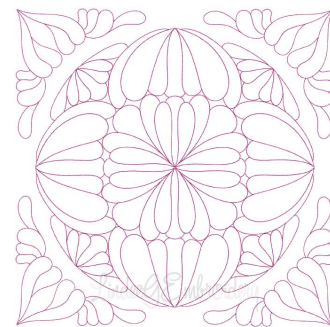

Name: Quilt Block 02 (4 sizes) Machine Embroidery Design

SKU: LGE01-lgs04338

Brand: Lindee G Embroidery

Unique Colors: 13 (1 color Stops)

Unique Colors

	Color Name (Color Code)	Manufacturer - Type
	Super White (1001) [No Color Selected]	madeira - rayon
	Dusty Lilac (1263) [No Color Selected]	madeira - rayon
	Crocus (286)	Exquisite - Polyester 1000m

Complete Color Sequence

#		Color Name (Color Code)	Manufacturer - Type
1		Super White (1001) [No Color Selected]	madeira - rayon
2		Super White (1001) [No Color Selected]	madeira - rayon
3		Crocus (286)	Exquisite - Polyester 1000m