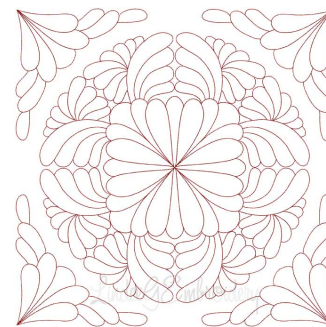

**Name:** Quilt Block 04 (4 sizes) Machine Embroidery Design

**SKU:** LGE01-lgs04337

**Brand:** Lindee G Embroidery

**Unique Colors:** 13 (1 color Stops)

## Unique Colors

	<b>Color Name (Color Code)</b>	<b>Manufacturer - Type</b>
	Super White (1001) [No Color Selected]	madeira - rayon
	Dusty Lilac (1263) [No Color Selected]	madeira - rayon
	Crocus (286)	Exquisite - Polyester 1000m

# Complete Color Sequence

#		Color Name (Color Code)	Manufacturer - Type
1		Super White (1001) [No Color Selected]	madeira - rayon
2		Super White (1001) [No Color Selected]	madeira - rayon
3		Crocus (286)	Exquisite - Polyester 1000m