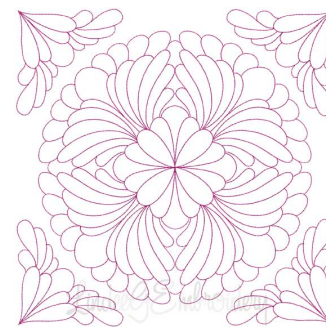

Name: Quilt Block 10 (4 sizes) Machine Embroidery Design

SKU: LGE01-lgs04334

Brand: Lindee G Embroidery

Unique Colors: 13 (1 color Stops)

Unique Colors

	Color Name (Color Code)	Manufacturer - Type
	Super White (1001) [No Color Selected]	madeira - rayon
	Dusty Lilac (1263) [No Color Selected]	madeira - rayon
	Crocus (286)	Exquisite - Polyester 1000m

Complete Color Sequence

#		Color Name (Color Code)	Manufacturer - Type
1		Super White (1001) [No Color Selected]	madeira - rayon
2		Super White (1001) [No Color Selected]	madeira - rayon
3		Crocus (286)	Exquisite - Polyester 1000m