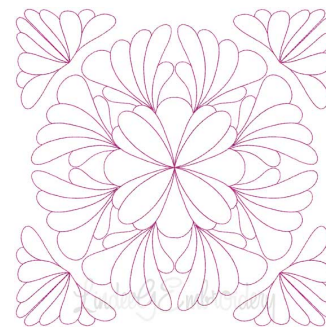

**Name:** Quilt Block 06 (4 sizes) Machine Embroidery Design

**SKU:** LGE01-lgs04330

**Brand:** Lindee G Embroidery

**Unique Colors:** 13 (1 color Stops)

## Unique Colors

|  | <b>Color Name (Color Code)</b>         | <b>Manufacturer - Type</b>  |
|--|--|-----------------------------|
|  | Super White (1001) [No Color Selected] | madeira - rayon             |
|  | Dusty Lilac (1263) [No Color Selected] | madeira - rayon             |
|  | Crocus (286)                           | Exquisite - Polyester 1000m |

# Complete Color Sequence

| # |   | Color Name (Color Code)                | Manufacturer - Type            |
|---|---|--|--------------------------------|
| 1 |  | Super White (1001) [No Color Selected] | madeira - rayon                |
| 2 |  | Super White (1001) [No Color Selected] | madeira - rayon                |
| 3 |  | Crocus (286)                           | Exquisite - Polyester<br>1000m |