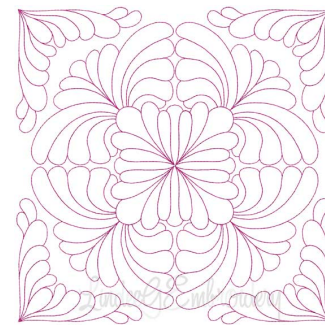

Name: Quilt Block 05 (4 sizes) Machine Embroidery Design

SKU: LGE01-lgs04329

Brand: Lindee G Embroidery

Unique Colors: 13 (1 color Stops)

Unique Colors

	Color Name (Color Code)	Manufacturer - Type
	Super White (1001) [No Color Selected]	madeira - rayon
	Dusty Lilac (1263) [No Color Selected]	madeira - rayon
	Crocus (286)	Exquisite - Polyester 1000m

Complete Color Sequence

#		Color Name (Color Code)	Manufacturer - Type
1		Super White (1001) [No Color Selected]	madeira - rayon
2		Super White (1001) [No Color Selected]	madeira - rayon
3		Crocus (286)	Exquisite - Polyester 1000m