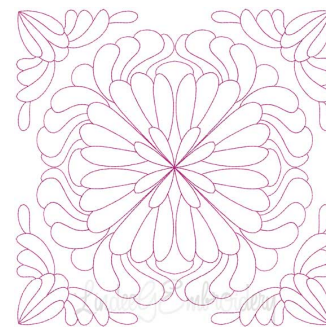

Name: Quilt Block 04 Machine Embroidery Design

SKU: LGE01-lgs04328

Brand: Lindee G Embroidery

Unique Colors: 13 (1 color Stops)

Unique Colors

	Color Name (Color Code)	Manufacturer - Type
	Super White (1001) [No Color Selected]	madeira - rayon
	Dusty Lilac (1263) [No Color Selected]	madeira - rayon
	Crocus (286)	Exquisite - Polyester 1000m

Complete Color Sequence

#		Color Name (Color Code)	Manufacturer - Type
1		Super White (1001) [No Color Selected]	madeira - rayon
2		Super White (1001) [No Color Selected]	madeira - rayon
3		Crocus (286)	Exquisite - Polyester 1000m