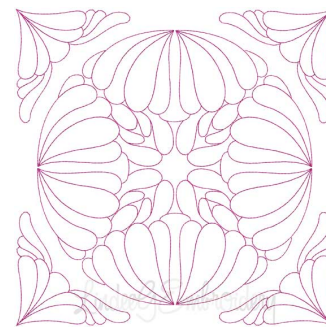

Name: Quilt Block 03 (4 sizes) Machine Embroidery Design

SKU: LGE01-lgs04327

Brand: Lindee G Embroidery

Unique Colors: 13 (1 color Stops)

Unique Colors

	Color Name (Color Code)	Manufacturer - Type
	Super White (1001) [No Color Selected]	madeira - rayon
	Dusty Lilac (1263) [No Color Selected]	madeira - rayon
	Crocus (286)	Exquisite - Polyester 1000m

Complete Color Sequence

#		Color Name (Color Code)	Manufacturer - Type
1		Super White (1001) [No Color Selected]	madeira - rayon
2		Super White (1001) [No Color Selected]	madeira - rayon
3		Crocus (286)	Exquisite - Polyester 1000m