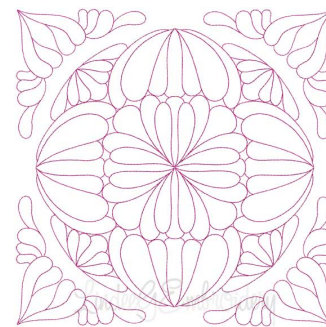

**Name:** Quilt Block 02 (4 sizes) Machine Embroidery Design

**SKU:** LGE01-lgs04326

**Brand:** Lindee G Embroidery

**Unique Colors:** 13 (1 color Stops)

## Unique Colors

	<b>Color Name (Color Code)</b>	<b>Manufacturer - Type</b>
	Super White (1001) [No Color Selected]	madeira - rayon
	Dusty Lilac (1263) [No Color Selected]	madeira - rayon
	Crocus (286)	Exquisite - Polyester 1000m

# Complete Color Sequence

#		Color Name (Color Code)	Manufacturer - Type
1		Super White (1001) [No Color Selected]	madeira - rayon
2		Super White (1001) [No Color Selected]	madeira - rayon
3		Crocus (286)	Exquisite - Polyester 1000m