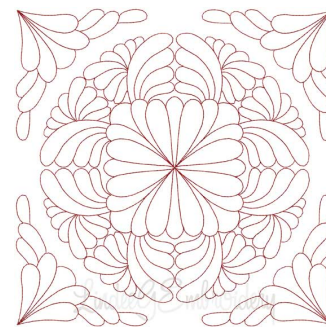

Name: Quilt Block 04 (4 sizes) Machine Embroidery Design

SKU: LGE01-lgs04325

Brand: Lindee G Embroidery

Unique Colors: 13 (1 color Stops)

Unique Colors

	Color Name (Color Code)	Manufacturer - Type
	Super White (1001) [No Color Selected]	madeira - rayon
	Dusty Lilac (1263) [No Color Selected]	madeira - rayon
	Crocus (286)	Exquisite - Polyester 1000m

Complete Color Sequence

#		Color Name (Color Code)	Manufacturer - Type
1		Super White (1001) [No Color Selected]	madeira - rayon
2		Super White (1001) [No Color Selected]	madeira - rayon
3		Crocus (286)	Exquisite - Polyester 1000m