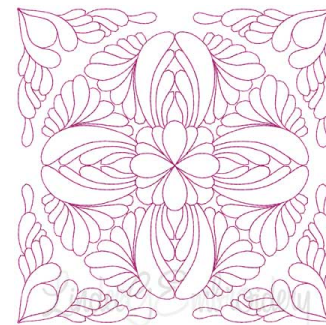

**Name:** Quilt Block 12 (4 sizes) Machine Embroidery Design

**SKU:** LGE01-lgs04324

**Brand:** Lindee G Embroidery

**Unique Colors:** 13 (1 color Stops)

## Unique Colors

	<b>Color Name (Color Code)</b>	<b>Manufacturer - Type</b>
	Super White (1001) [No Color Selected]	madeira - rayon
	Dusty Lilac (1263) [No Color Selected]	madeira - rayon
	Crocus (286)	Exquisite - Polyester 1000m

# Complete Color Sequence

#		Color Name (Color Code)	Manufacturer - Type
1		Super White (1001) [No Color Selected]	madeira - rayon
2		Super White (1001) [No Color Selected]	madeira - rayon
3		Crocus (286)	Exquisite - Polyester 1000m