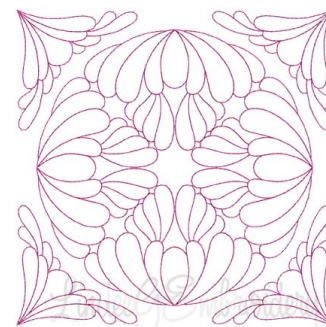

Name: Quilt Block 11 (4 sizes) Machine Embroidery Design

SKU: LGE01-lgs04323

Brand: Lindee G Embroidery

Unique Colors: 13 (1 color Stops)

Unique Colors

	Color Name (Color Code)	Manufacturer - Type
	Super White (1001) [No Color Selected]	madeira - rayon
	Dusty Lilac (1263) [No Color Selected]	madeira - rayon
	Crocus (286)	Exquisite - Polyester 1000m

Complete Color Sequence

#		Color Name (Color Code)	Manufacturer - Type
1		Super White (1001) [No Color Selected]	madeira - rayon
2		Super White (1001) [No Color Selected]	madeira - rayon
3		Crocus (286)	Exquisite - Polyester 1000m