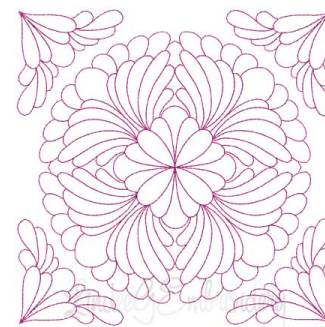

Name: Quilt Block 10 (4 sizes) Machine Embroidery Design

SKU: LGE01-lgs04322

Brand: Lindee G Embroidery

Unique Colors: 13 (1 color Stops)

Unique Colors

	Color Name (Color Code)	Manufacturer - Type
	Super White (1001) [No Color Selected]	madeira - rayon
	Dusty Lilac (1263) [No Color Selected]	madeira - rayon
	Crocus (286)	Exquisite - Polyester 1000m

Complete Color Sequence

#		Color Name (Color Code)	Manufacturer - Type
1		Super White (1001) [No Color Selected]	madeira - rayon
2		Super White (1001) [No Color Selected]	madeira - rayon
3		Crocus (286)	Exquisite - Polyester 1000m