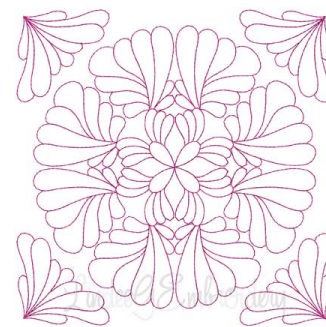

Name: Quilt Block 09 (4 sizes) Machine Embroidery Design

SKU: LGE01-lgs04321

Brand: Lindee G Embroidery

Unique Colors: 13 (1 color Stops)

Unique Colors

	Color Name (Color Code)	Manufacturer - Type
	Super White (1001) [No Color Selected]	madeira - rayon
	Dusty Lilac (1263) [No Color Selected]	madeira - rayon
	Crocus (286)	Exquisite - Polyester 1000m

Complete Color Sequence

#		Color Name (Color Code)	Manufacturer - Type
1		Super White (1001) [No Color Selected]	madeira - rayon
2		Super White (1001) [No Color Selected]	madeira - rayon
3		Crocus (286)	Exquisite - Polyester 1000m