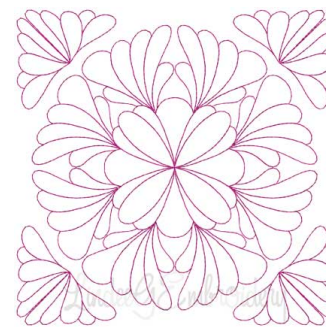

**Name:** Quilt Block 06 (4 sizes) Machine Embroidery Design

**SKU:** LGE01-lgs04318

**Brand:** Lindee G Embroidery

**Unique Colors:** 13 (1 color Stops)

## Unique Colors

	<b>Color Name (Color Code)</b>	<b>Manufacturer - Type</b>
	Super White (1001) [No Color Selected]	madeira - rayon
	Dusty Lilac (1263) [No Color Selected]	madeira - rayon
	Crocus (286)	Exquisite - Polyester 1000m

# Complete Color Sequence

#		Color Name (Color Code)	Manufacturer - Type
1		Super White (1001) [No Color Selected]	madeira - rayon
2		Super White (1001) [No Color Selected]	madeira - rayon
3		Crocus (286)	Exquisite - Polyester 1000m