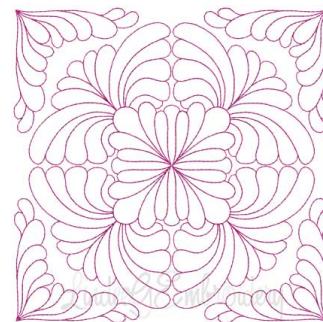

Name: Quilt Block 05 (4 sizes) Machine Embroidery Design

SKU: LGE01-lgs04317

Brand: Lindee G Embroidery

Unique Colors: 13 (1 color Stops)

Unique Colors

	Color Name (Color Code)	Manufacturer - Type
	Super White (1001) [No Color Selected]	madeira - rayon
	Dusty Lilac (1263) [No Color Selected]	madeira - rayon
	Crocus (286)	Exquisite - Polyester 1000m

Complete Color Sequence

#		Color Name (Color Code)	Manufacturer - Type
1		Super White (1001) [No Color Selected]	madeira - rayon
2		Super White (1001) [No Color Selected]	madeira - rayon
3		Crocus (286)	Exquisite - Polyester 1000m