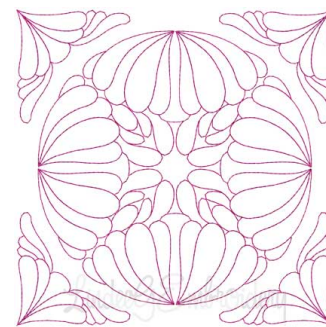

Name: Quilt Block 03 (4 sizes) Machine Embroidery Design

SKU: LGE01-lgs04315

Brand: Lindee G Embroidery

Unique Colors: 13 (1 color Stops)

Unique Colors

	Color Name (Color Code)	Manufacturer - Type
	Super White (1001) [No Color Selected]	madeira - rayon
	Dusty Lilac (1263) [No Color Selected]	madeira - rayon
	Crocus (286)	Exquisite - Polyester 1000m

Complete Color Sequence

#		Color Name (Color Code)	Manufacturer - Type
1		Super White (1001) [No Color Selected]	madeira - rayon
2		Super White (1001) [No Color Selected]	madeira - rayon
3		Crocus (286)	Exquisite - Polyester 1000m